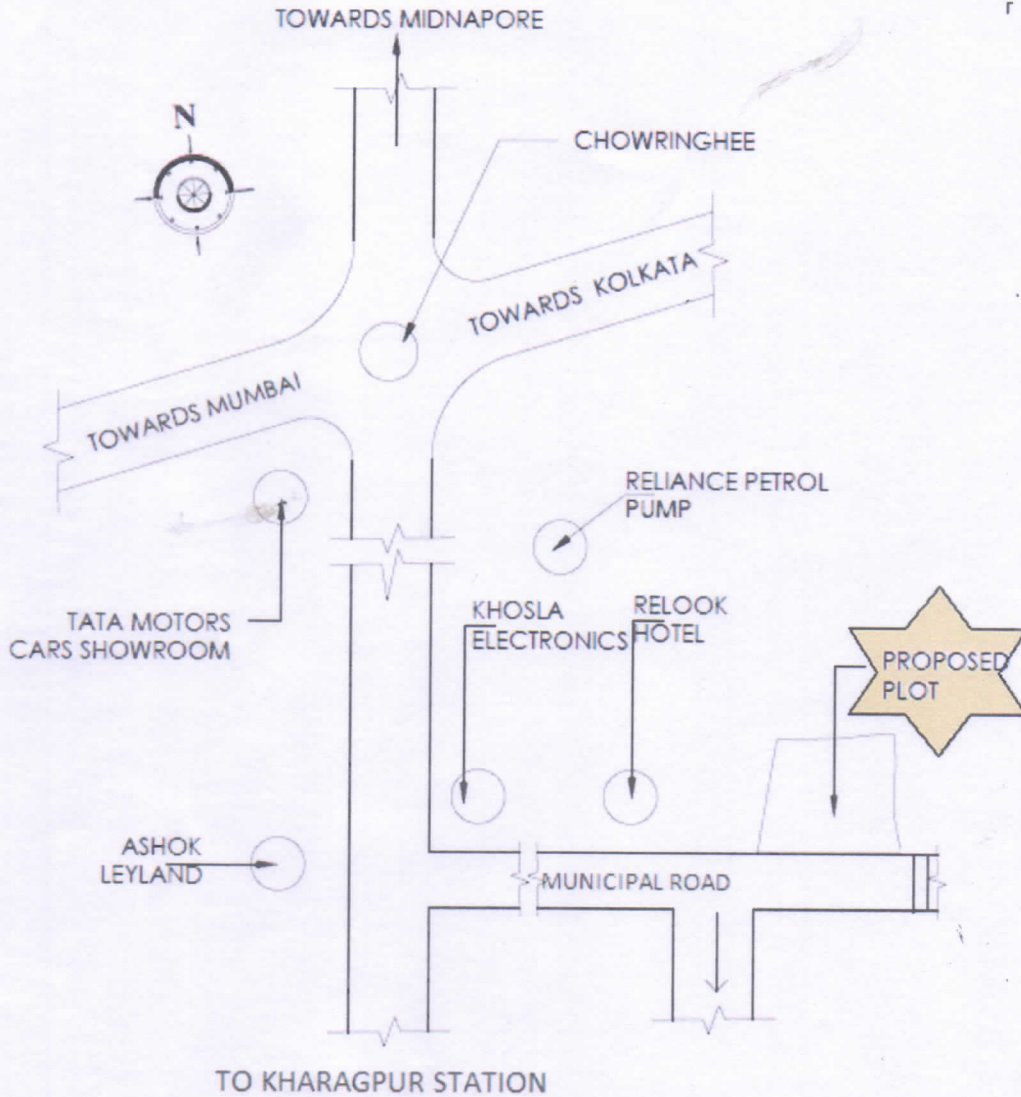

Date: 24-04-2024

LOCATION:

604/C/344, SARADA PALLY

P.O.: INDA, KHARAGPUR

DIST.: PASCHIM MEDINIPUR

WEST BENGAL-721305

LATITUDE: 22.36° N ** LONGITUDE: 87.34° E

K. B. CONSTRUCTION
Jnan Kanti Mondal
Proprietor